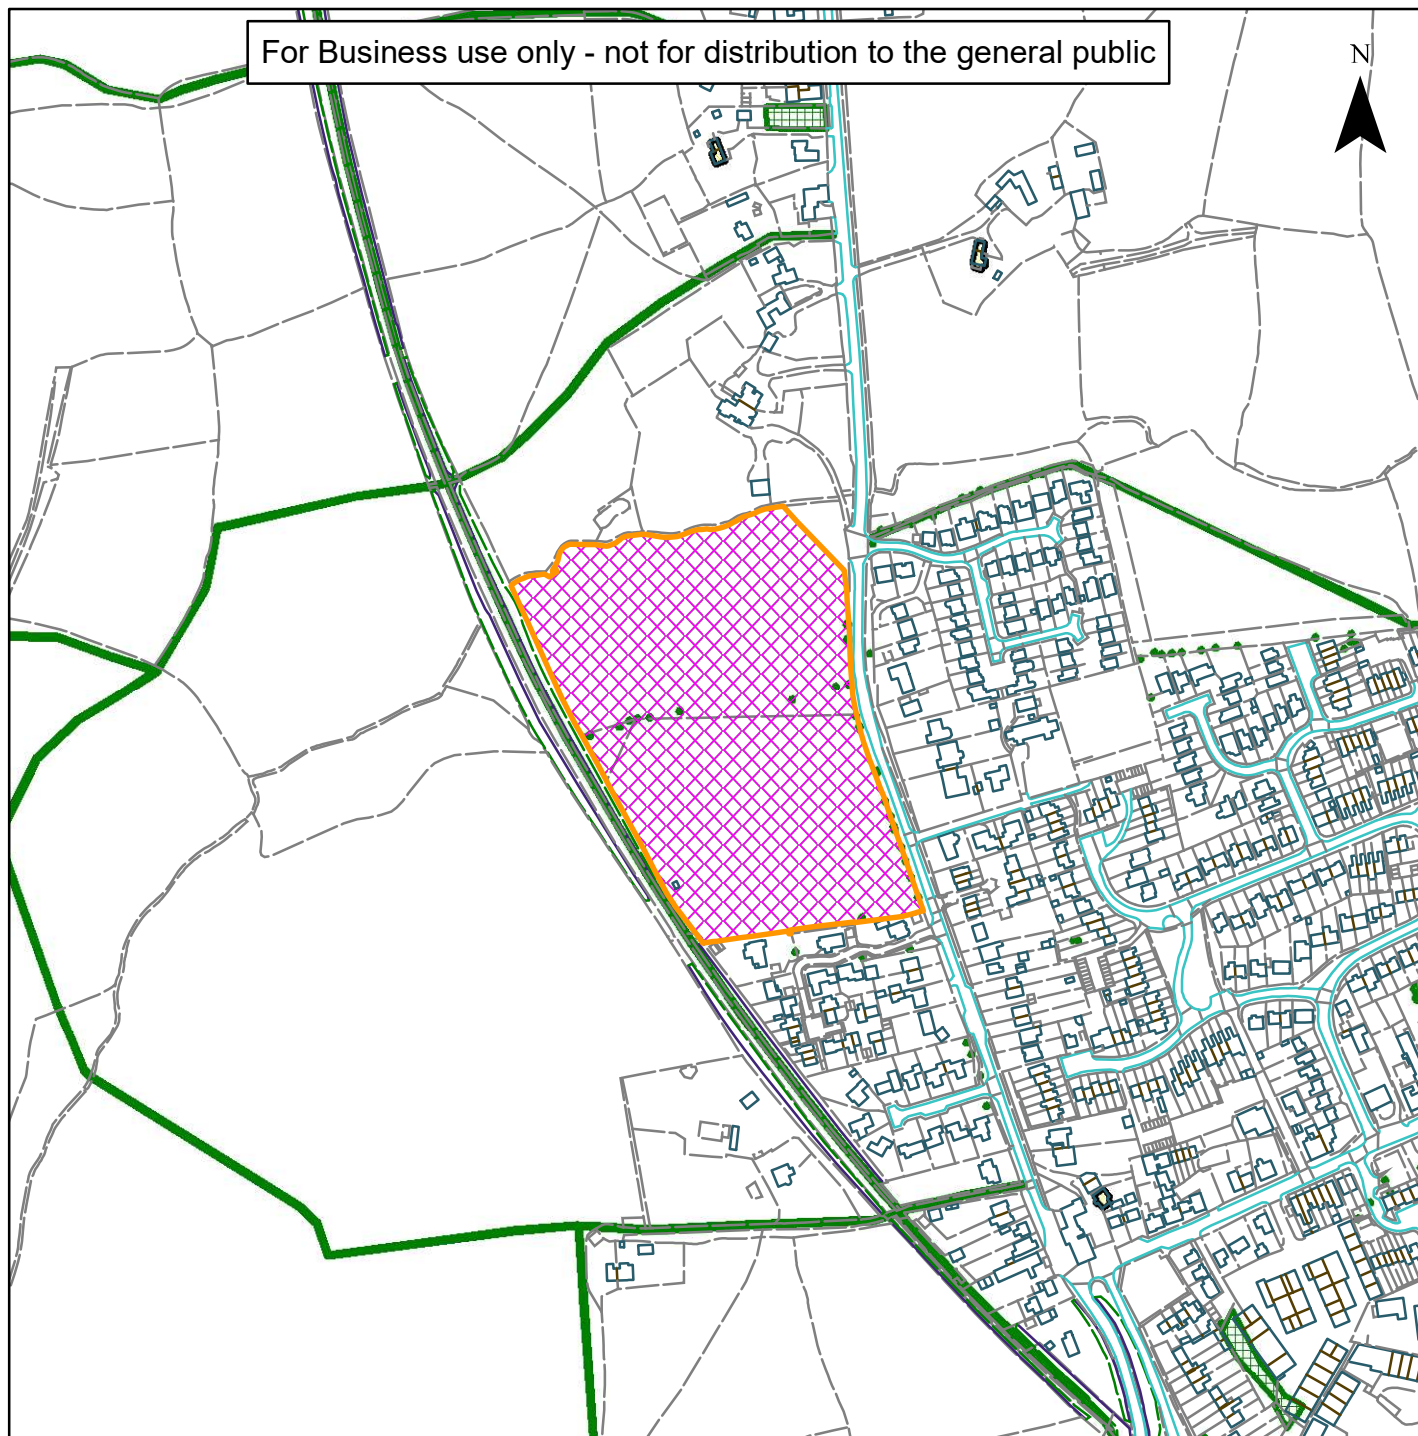

07) DC/20/1697

Horsham District Council

Land North of The Rosary, Church Road, Partridge Green,
West Sussex, RH13 8JS

For Business use only - not for distribution to the general public

N

Scale: 1:5,000

Reproduced by permission of Ordnance Survey map on behalf of HMSO. © Crown copyright and database rights (2019).
Ordnance Survey Licence.100023865